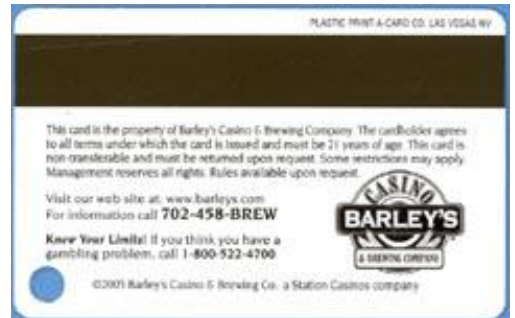

Contributor: Larry and Alice Kopp

Nevada – Greens Casino and Café in Henderson.

Station Casinos bought this small strip mall casino and cafe in the latter part of 2005 in partnership. Using the current Barley’s slot card a sticker has been applied for “Greens Casino”.