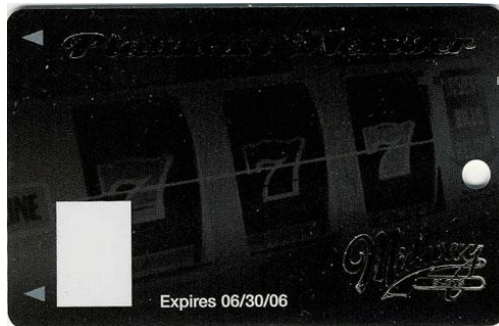

**Contributor: Jim Selig**

**Delaware – State Fairgrounds, Midway Slot & Simulcast,**

**2<sup>nd</sup> level “Gold Member” card.**

**Mfr: Innovative.**

**Contributor: Jim Selig**

**Delaware – State Fairgrounds, Midway Slot & Simulcast,**

**Highest level “Platinum Member” card. This card is black with Platinum lettering which makes for an extremely difficult scan.**

**Mfr: Innovative.**

**Contributor: Jim Selig**

**Florida – Hard Rock, Hollywood**