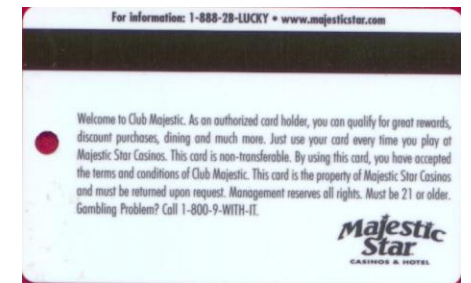

Indiana – Majestic Star, Gary

New card design.

Contributor: Esther Barker