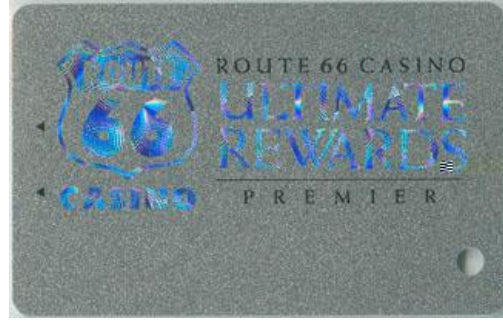

**Contributor: Moses Jardin**

<p>Nevada – Terrible’s, Las Vegas</p> <p>New design red card.</p> <p>Contributor: Esther Barker</p>		
<p>Nevada – Tuscany, Las Vegas</p> <p>Same basic design as previous.</p> <p>Mfr: cpi 2027835</p> <p>Contributor: Esther Barker</p>		
<p>Nevada – Vegas Club, Las Vegas</p> <p>Apparently no longer referred to as the Las Vegas Club.</p> <p>New design</p> <p>Contributor: Esther Barker</p>		
<p>Nevada – Wynn Casino.</p> <p>New front design. This is an unusual slot card in that it’s a room key, too.</p> <p>Previously posted April 2006, but this is a much better scan.</p> <p>Contributor: Larry and Alice Kopp</p>		
<p>New Jersey - AC Hilton, Atlantic City</p> <p>Blue VIP card with oyster – no foil or pearlized finish.</p> <p>Mfr: Innovative</p> <p>Contributor: Esther Barker</p>		

New Mexico – Route 66 Casino.  
ULTIMATE REWARDS "Elite" card.

Contributor: John Kallman

New Mexico – Route 66 Casino.  
ULTIMATE REWARDS "Premier" card.

Contributor: John Kallman

New Mexico – Sandia Resort & Casino.  
Gold player card.