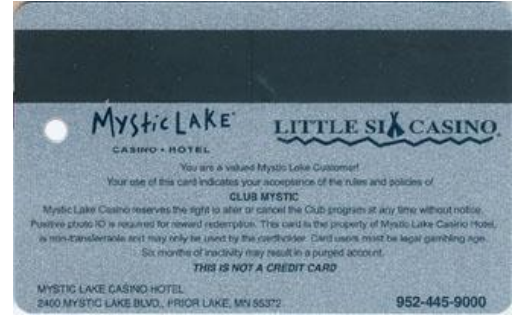

Club Mystic “White” card.

Contributor: John Kallman

Minnesota – Mystic Lake Casino Hotel and Little Six Casino

Club Mystic “Gold” card.

Contributor: John Kallman

Minnesota – Mystic Lake Casino Hotel and Little Six Casino

Club Mystic “Platinum” card.

Contributor: John Kallman

Minnesota – Mystic Lake Casino Hotel and Little Six Casino

Club Mystic “Platinum Elite” card.

Contributor: John Kallman

Mississippi – Sam’s Town, Tunica

Chairman’s Club Prime Rewards – black.

Contributor: Esther Barker

Mississippi – Sam’s Town, Tunica

VIP Prime Rewards – red.

Contributor: Esther Barker

Nevada – Bighorn/Longhorn, Las Vegas

Same basic design as previous, but Bigshot Players Club is more gold. Reverse text is not as bold.