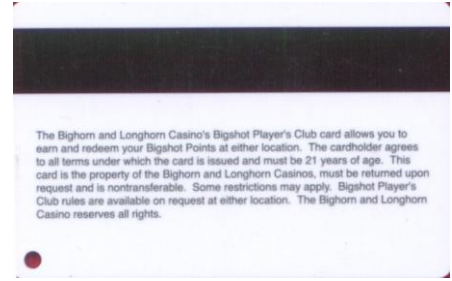

Nevada – Bighorn/Longhorn, Las Vegas

Same basic design as previous, but Bigshot Players Club is more gold. Reverse text is not as bold.

Contributor: Esther Barker