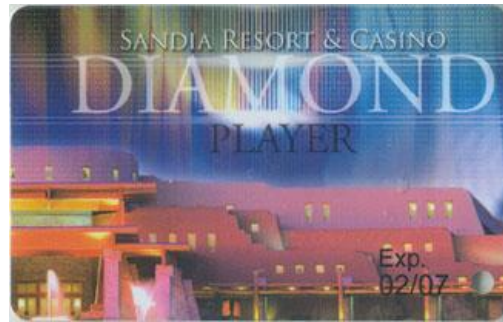

New Mexico – Route 66 Casino.  
ULTIMATE REWARDS "Elite" card.

Contributor: John Kallman

New Mexico – Route 66 Casino.  
ULTIMATE REWARDS "Premier" card.

Contributor: John Kallman

New Mexico – Sandia Resort & Casino.  
Gold player card.

Contributor: John Kallman

New Mexico – Sandia Resort & Casino.  
Diamond card.

Contributor: John Kallman

New Mexico – Sandia Resort & Casino.  
Platinum card.

Contributor: John Kallman

<p>Oklahoma – Buffalo Run Casino.</p> <p>Standard card.</p>  <p>Contributor: John Kallman</p>		
<p>Oklahoma – Buffalo Run Casino.</p> <p>Multimedia Games card.</p>  <p>Contributor: John Kallman</p>		
<p>Oklahoma – Buffalo Run Casino.</p> <p>Temporary card.</p>  <p>Contributor: John Kallman</p>		
<p>Oklahoma – Quapaw Casino</p> <p>New card “Shooting Star Club Card”.</p>  <p>Contributor: John Kallman</p>		
<p>Washington – Lucky Eagle Casino.</p> <p>Standard “Players Club” card with “Multimedia Games” overprint.</p> <p>Card background is Glittery Silver.</p> <p>Contributor: Larry and Alice Kopp</p>		