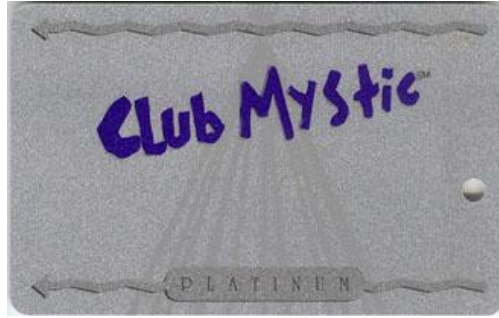

Made in China.

Contributor: John Kallman

Louisiana – Paragon, Marksville

Paragon Preferred – blue card w/ Sapphire lower right obverse

Contributor: Esther Barker

Minnesota – Mystic Lake Casino Hotel and Little Six Casino

Club Mystic “White” card.

Contributor: John Kallman

Minnesota – Mystic Lake Casino Hotel and Little Six Casino

Club Mystic “Gold” card.

Contributor: John Kallman

Minnesota – Mystic Lake Casino Hotel and Little Six Casino

Club Mystic “Platinum” card.

Contributor: John Kallman

Minnesota – Mystic Lake Casino Hotel and Little Six Casino

Club Mystic “Platinum Elite” card.

Contributor: John Kallman

Mississippi – Sam’s Town, Tunica