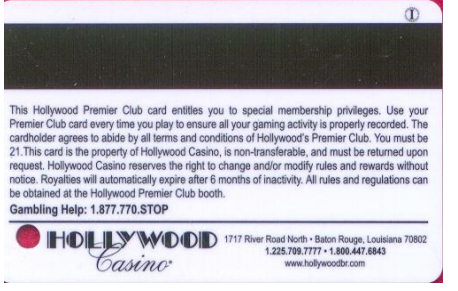

March 2007 Slot Cards

State – Casino	Card Front	Card Back
----------------	------------	-----------

Single Casino Usage

<p>California – Colusa Indian Casino.</p> <p>Changed design, the front appears to be identical to previous design; but the backside has been changed to add the manufacturer “pcsid.com” and the text has been shifted up and to the right plus in the last paragraph, 3rd sentence, “or Instant Reward\$” has been removed.</p> <p>Contributor: Larry and Alice Kopp.</p>		
<p>California – Harrah’s Rincon Casino.</p> <p>New promotional card “Cash Craze Card”.</p> <p>Mfr: None.</p> <p>Contributor: Larry and Alice Kopp.</p>		
<p>California – Jackson Rancheria Indian Casino.</p> <p>This design was noted last month in a brochure from Moses Jardin – here’s the real thing.</p> <p>Mfr: None.</p> <p>Contributor: Larry and Alice Kopp.</p>		
<p>California – Jackson Rancheria Indian Casino.</p> <p>This design was noted last month in a brochure from Moses Jardin – here’s the real thing.</p> <p>Mfr: None.</p> <p>Contributor: Larry and Alice Kopp.</p>		

Louisiana – Casino Rouge, Baton Rouge
 This red card is like the 5th issue except the Mfr is **Innovative**

Contributor: Esther Barker

Louisiana – Hollywood Casino, Baton Rouge (formerly Casino Rouge)
 First issue card.