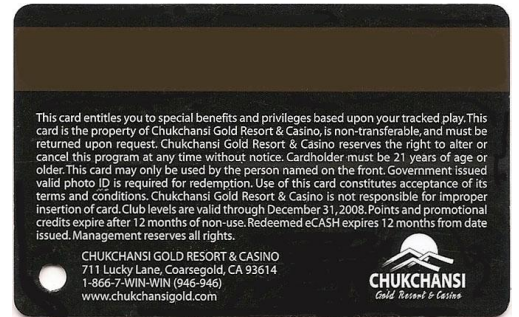

California – Chukchansi
Casino

New card, front is the same,
backside now has 10 lines of
text.

Mfr: None

Contributor: Bill Fox